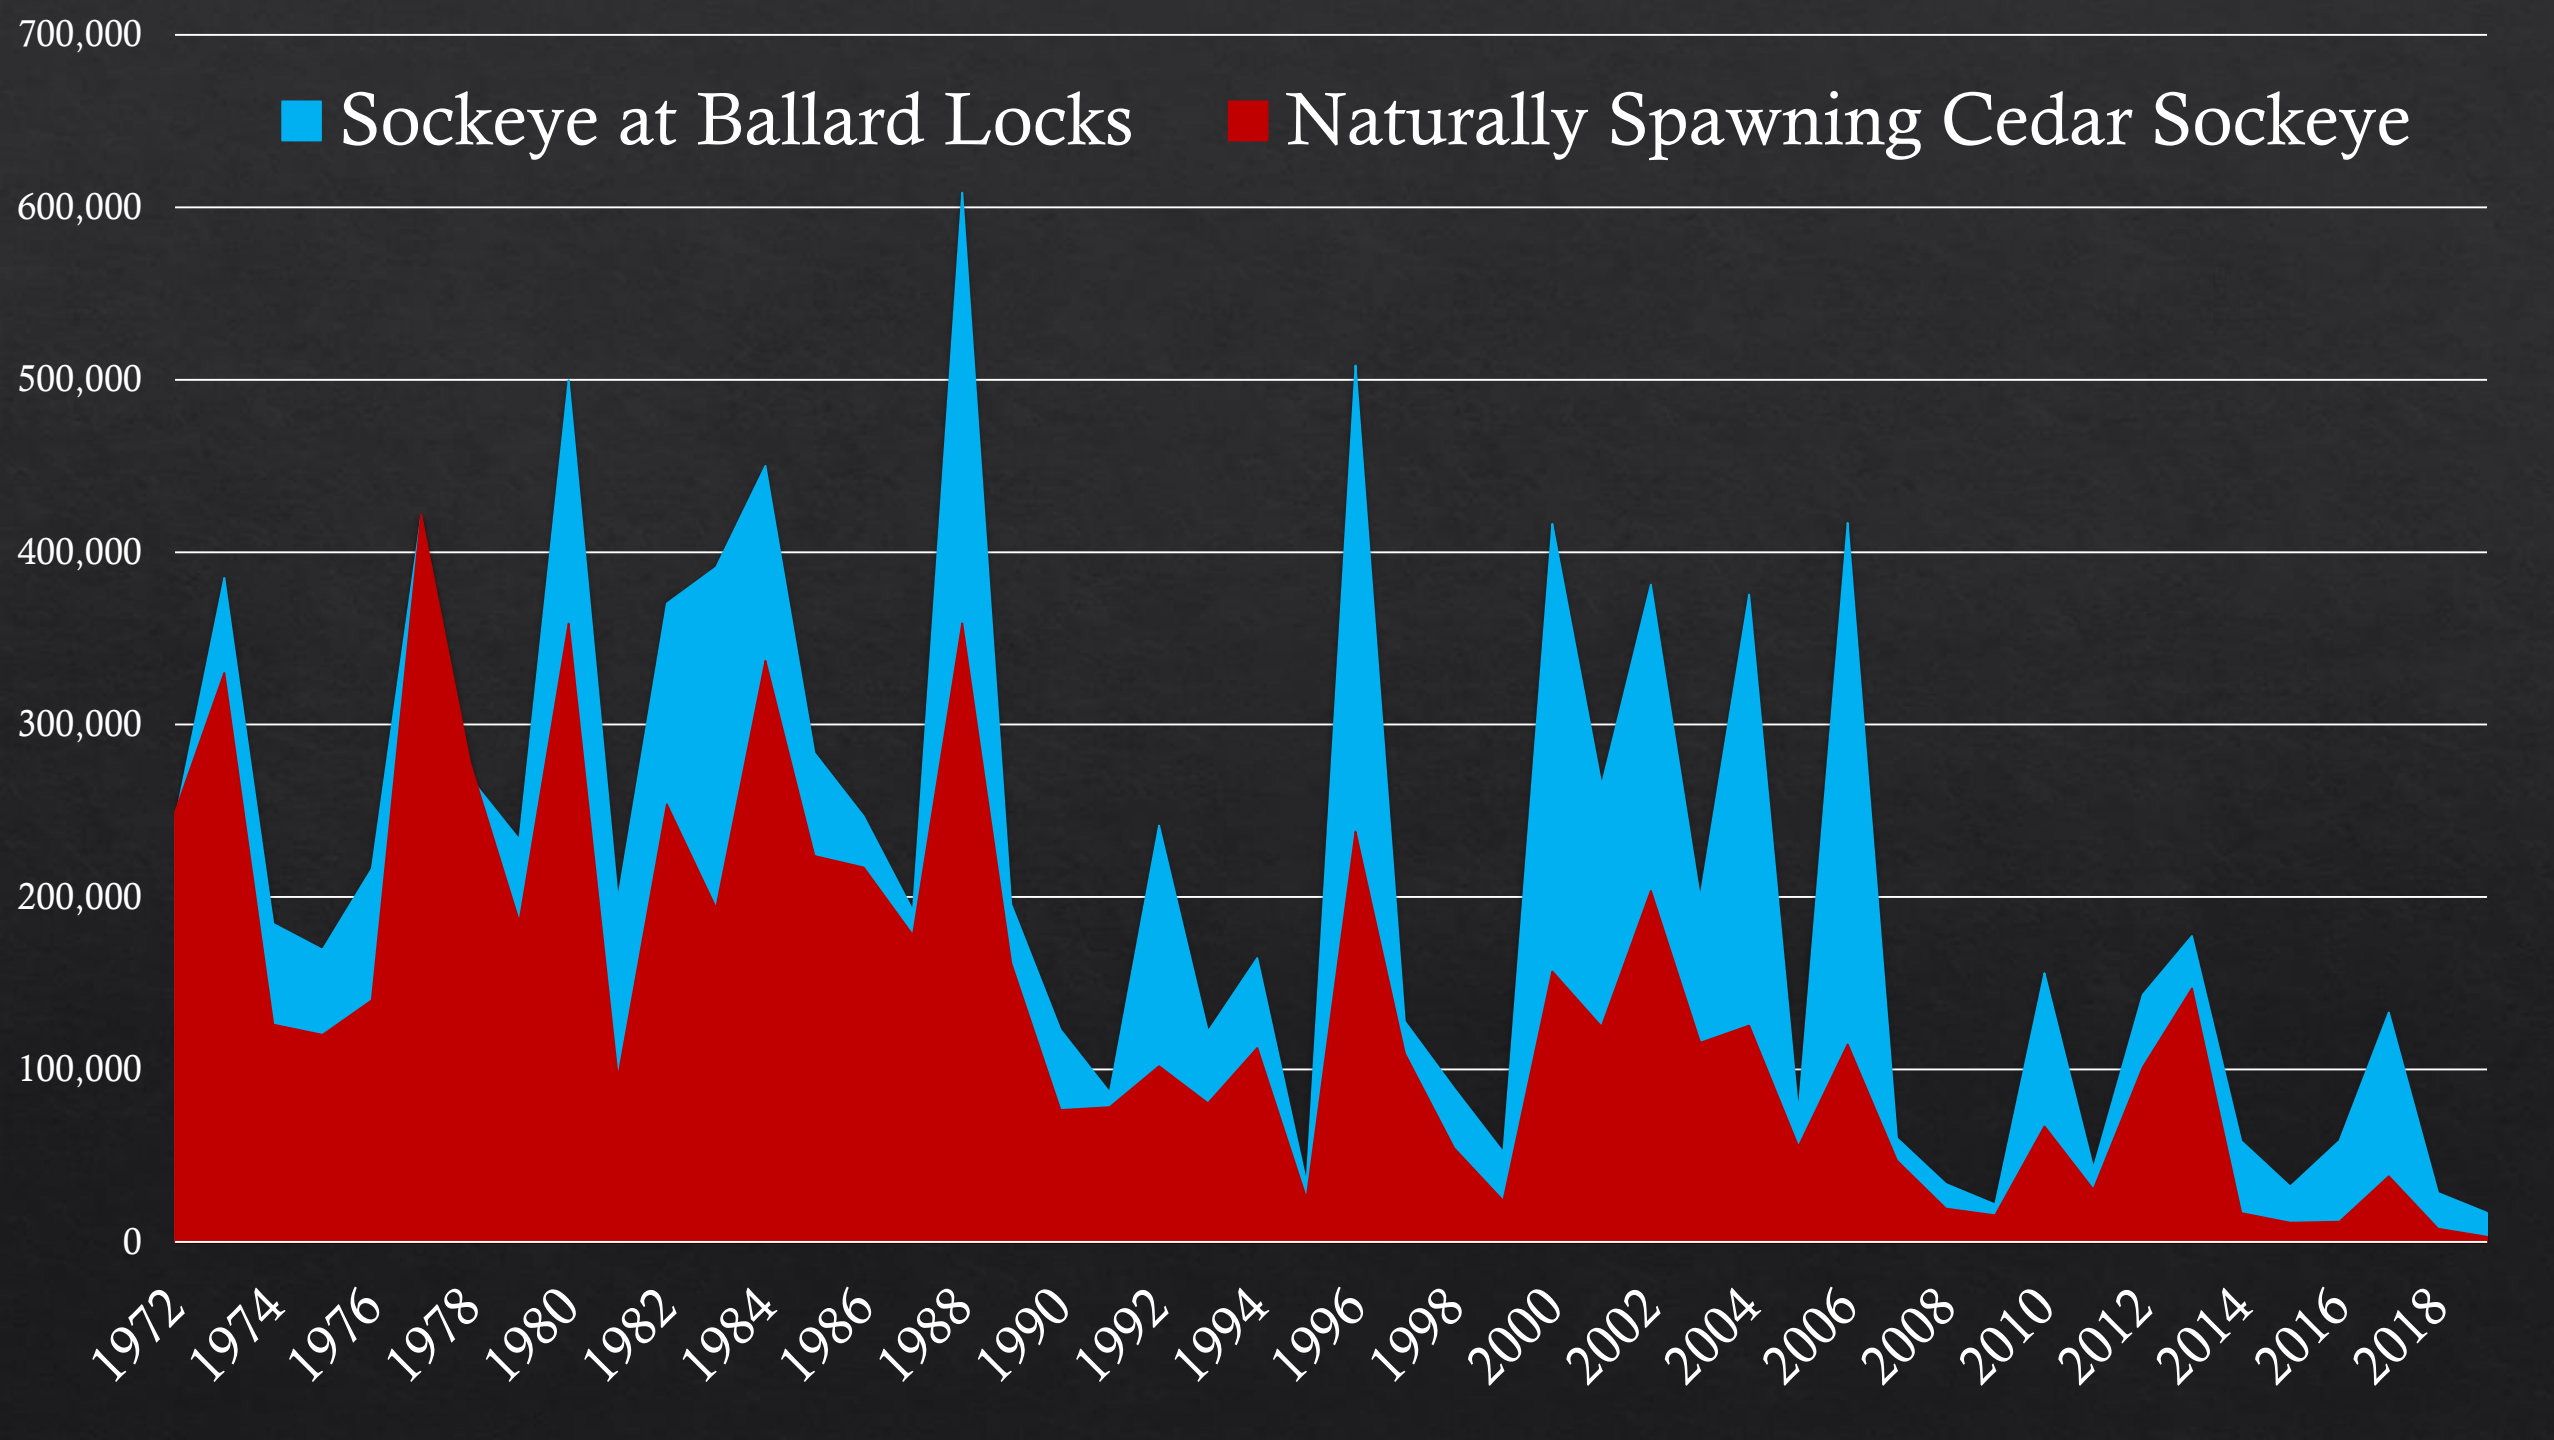

Cedar River Sockeye  
Status Update

2019 Cedar River Sockeye  
Return: ~3,000 Fish

# Cedar River Sockeye Return

The Most Recent Sport Fishery  
was in 2006

# Cedar River Sockeye Life Cycle Model

**Pre-Spawn  
Mortality:  
Locks to  
Cedar River**

**Smolt-to-  
Adult  
Survival)**

# Results — Current Conditions