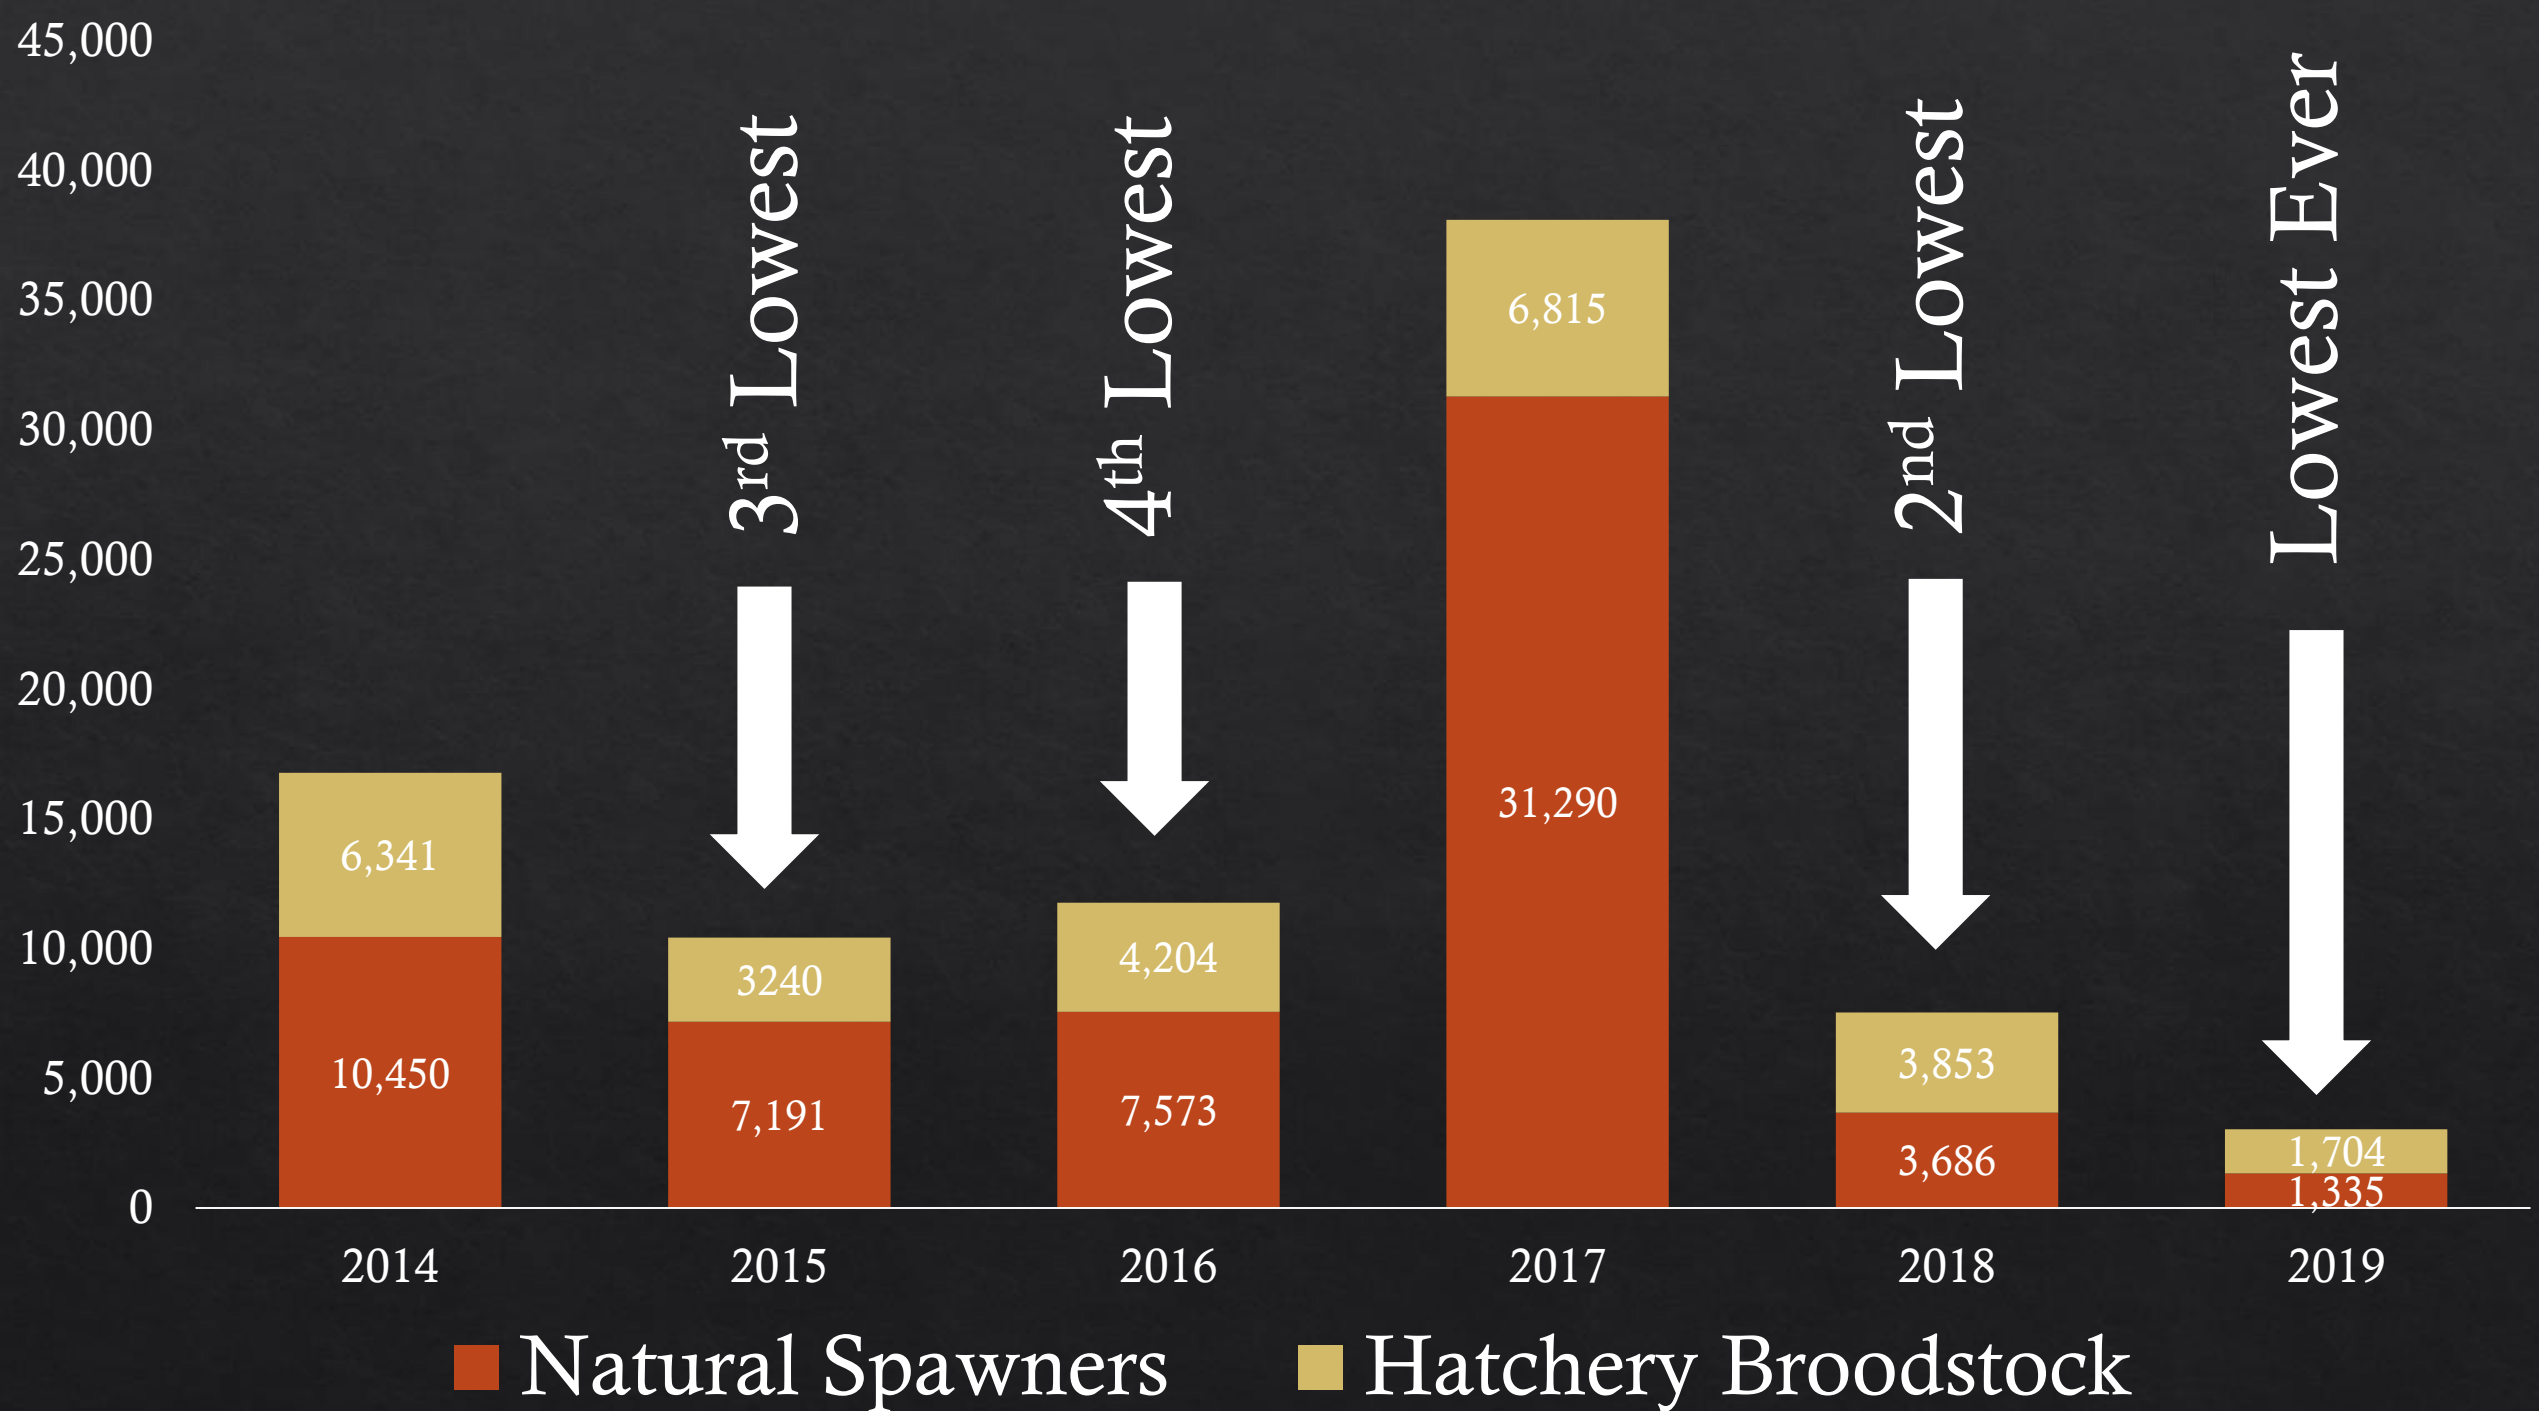

Cedar River Sockeye  
Status Update

2019 Cedar River Sockeye  
Return: ~3,000 Fish

# Cedar River Sockeye Return

The Most Recent Sport Fishery  
was in 2006

# Cedar River Sockeye Life Cycle Model

**Pre-Spawn  
Mortality:  
Locks to  
Cedar River**

**Smolt-to-  
Adult  
Survival)**

# Results — Current Conditions