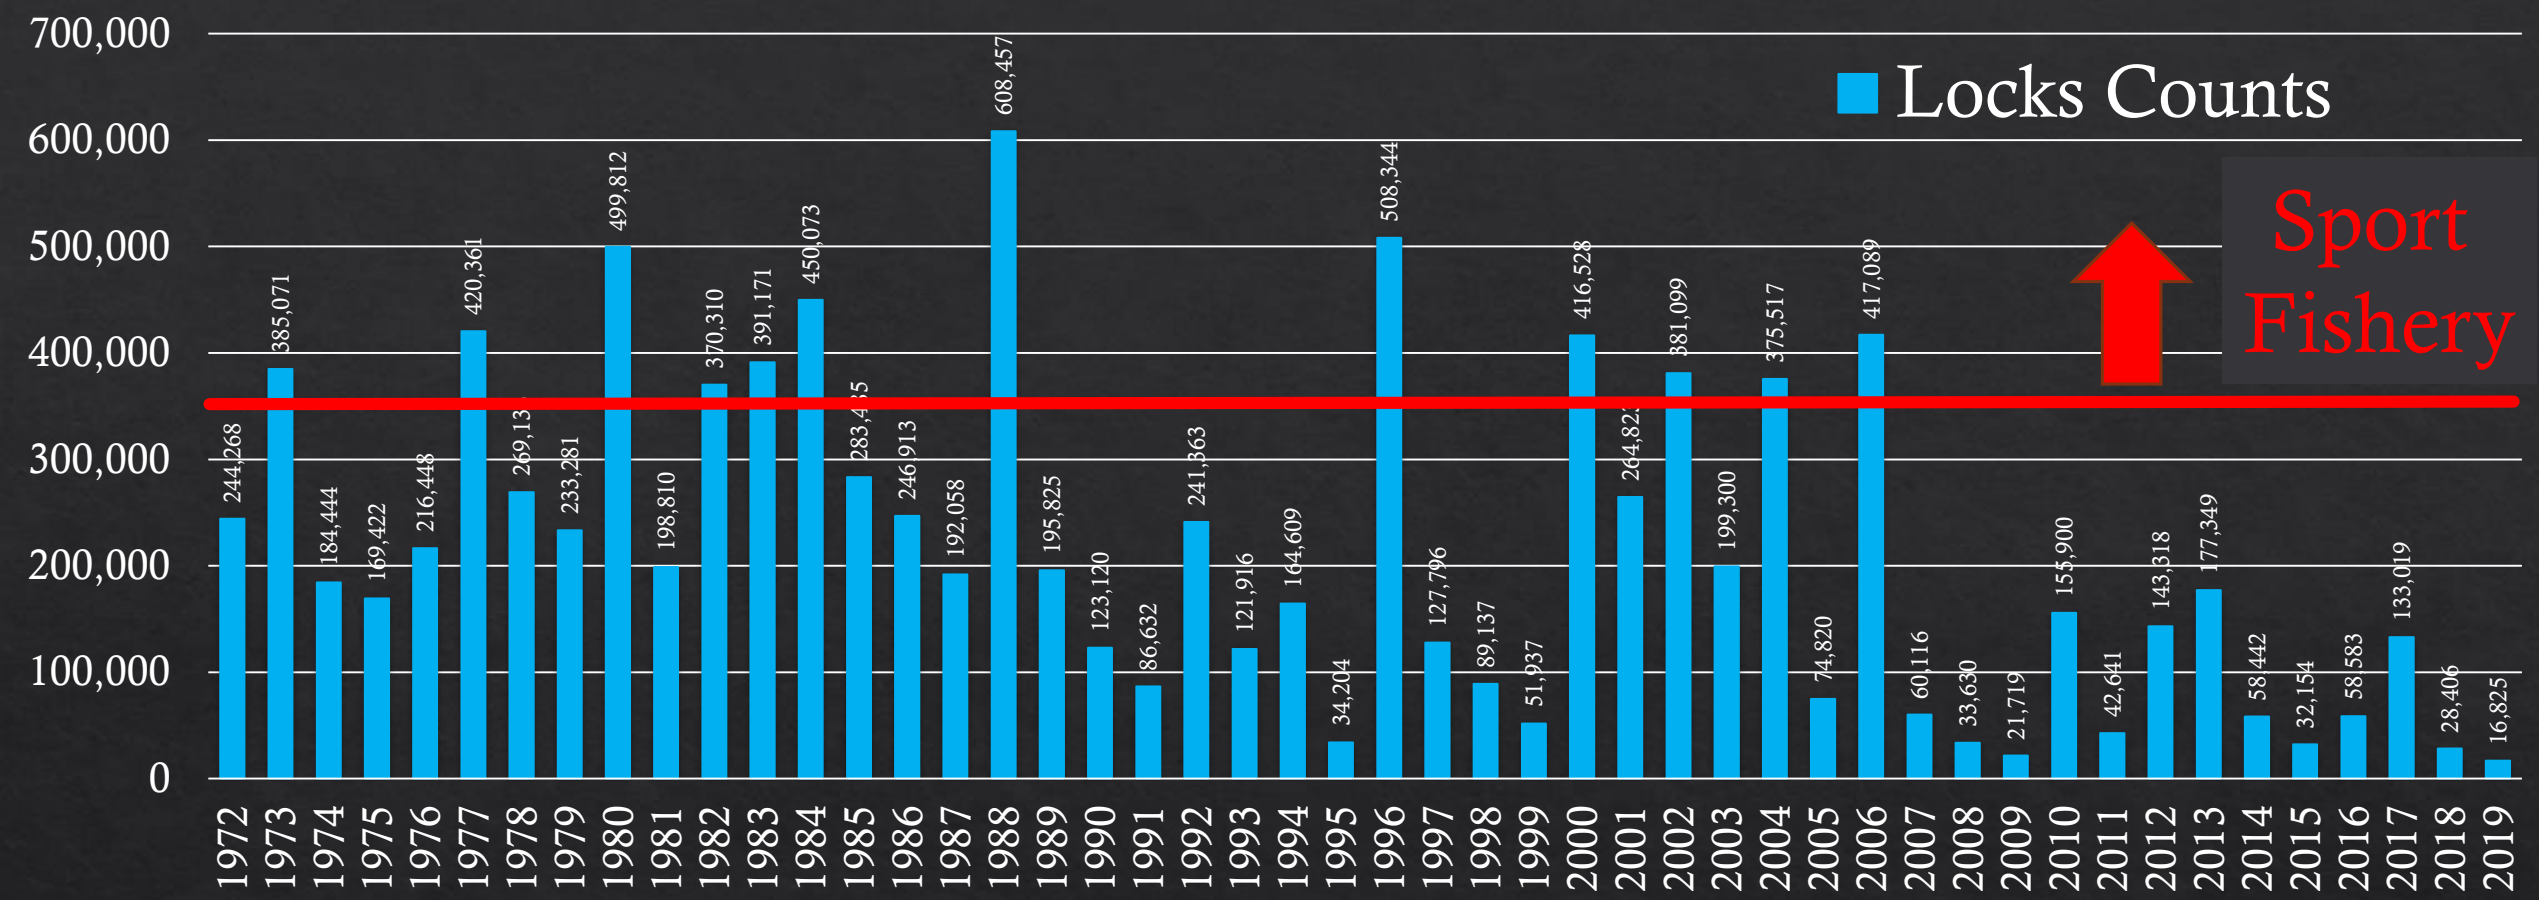

Cedar River Sockeye  
Status Update

2019 Cedar River Sockeye  
Return: ~3,000 Fish

# Cedar River Sockeye Return

The Most Recent Sport Fishery  
was in 2006

# Results — Current Conditions