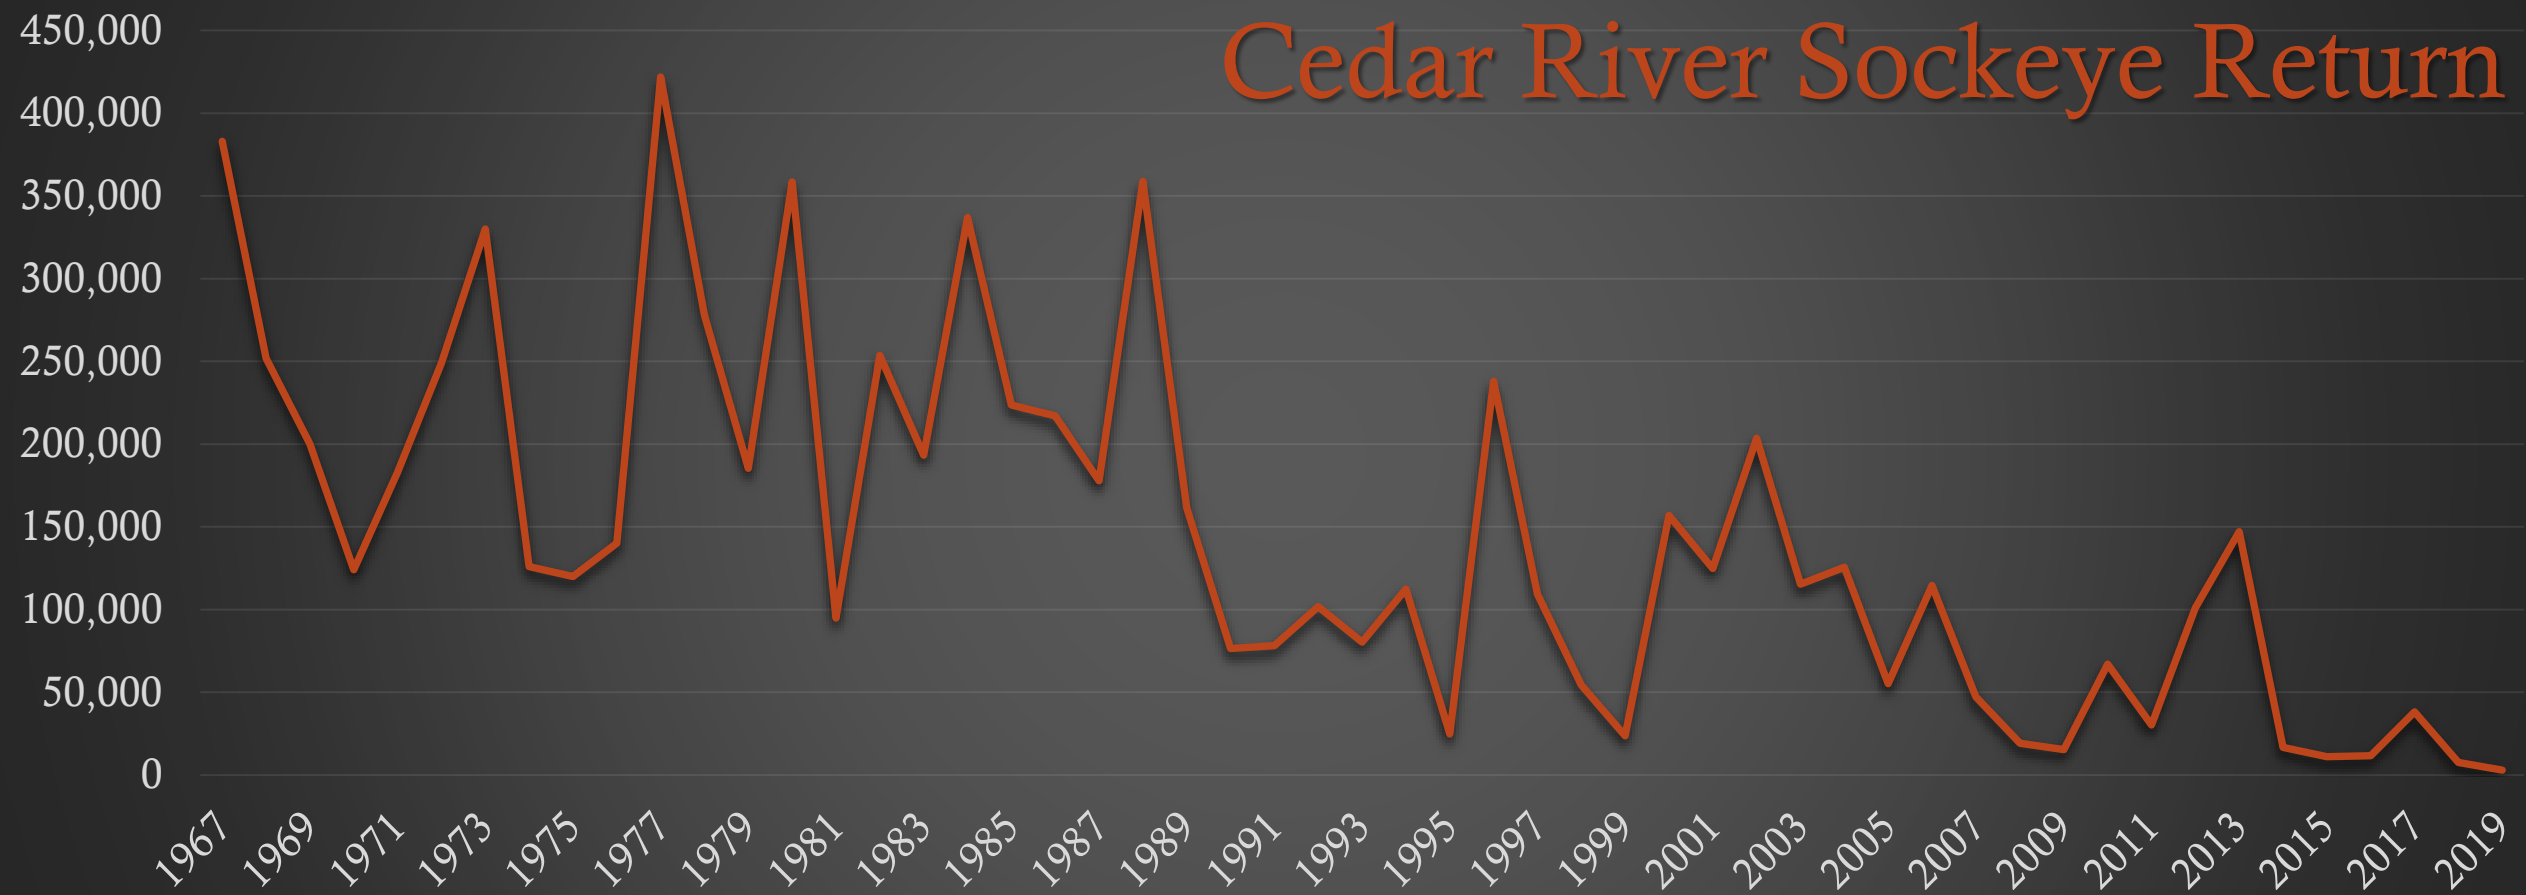

Cedar River Sockeye  
Status Update

2019 Cedar River Sockeye  
Return: ~3,000 Fish

# Cedar River Sockeye Return

The Most Recent Sport Fishery  
was in 2006