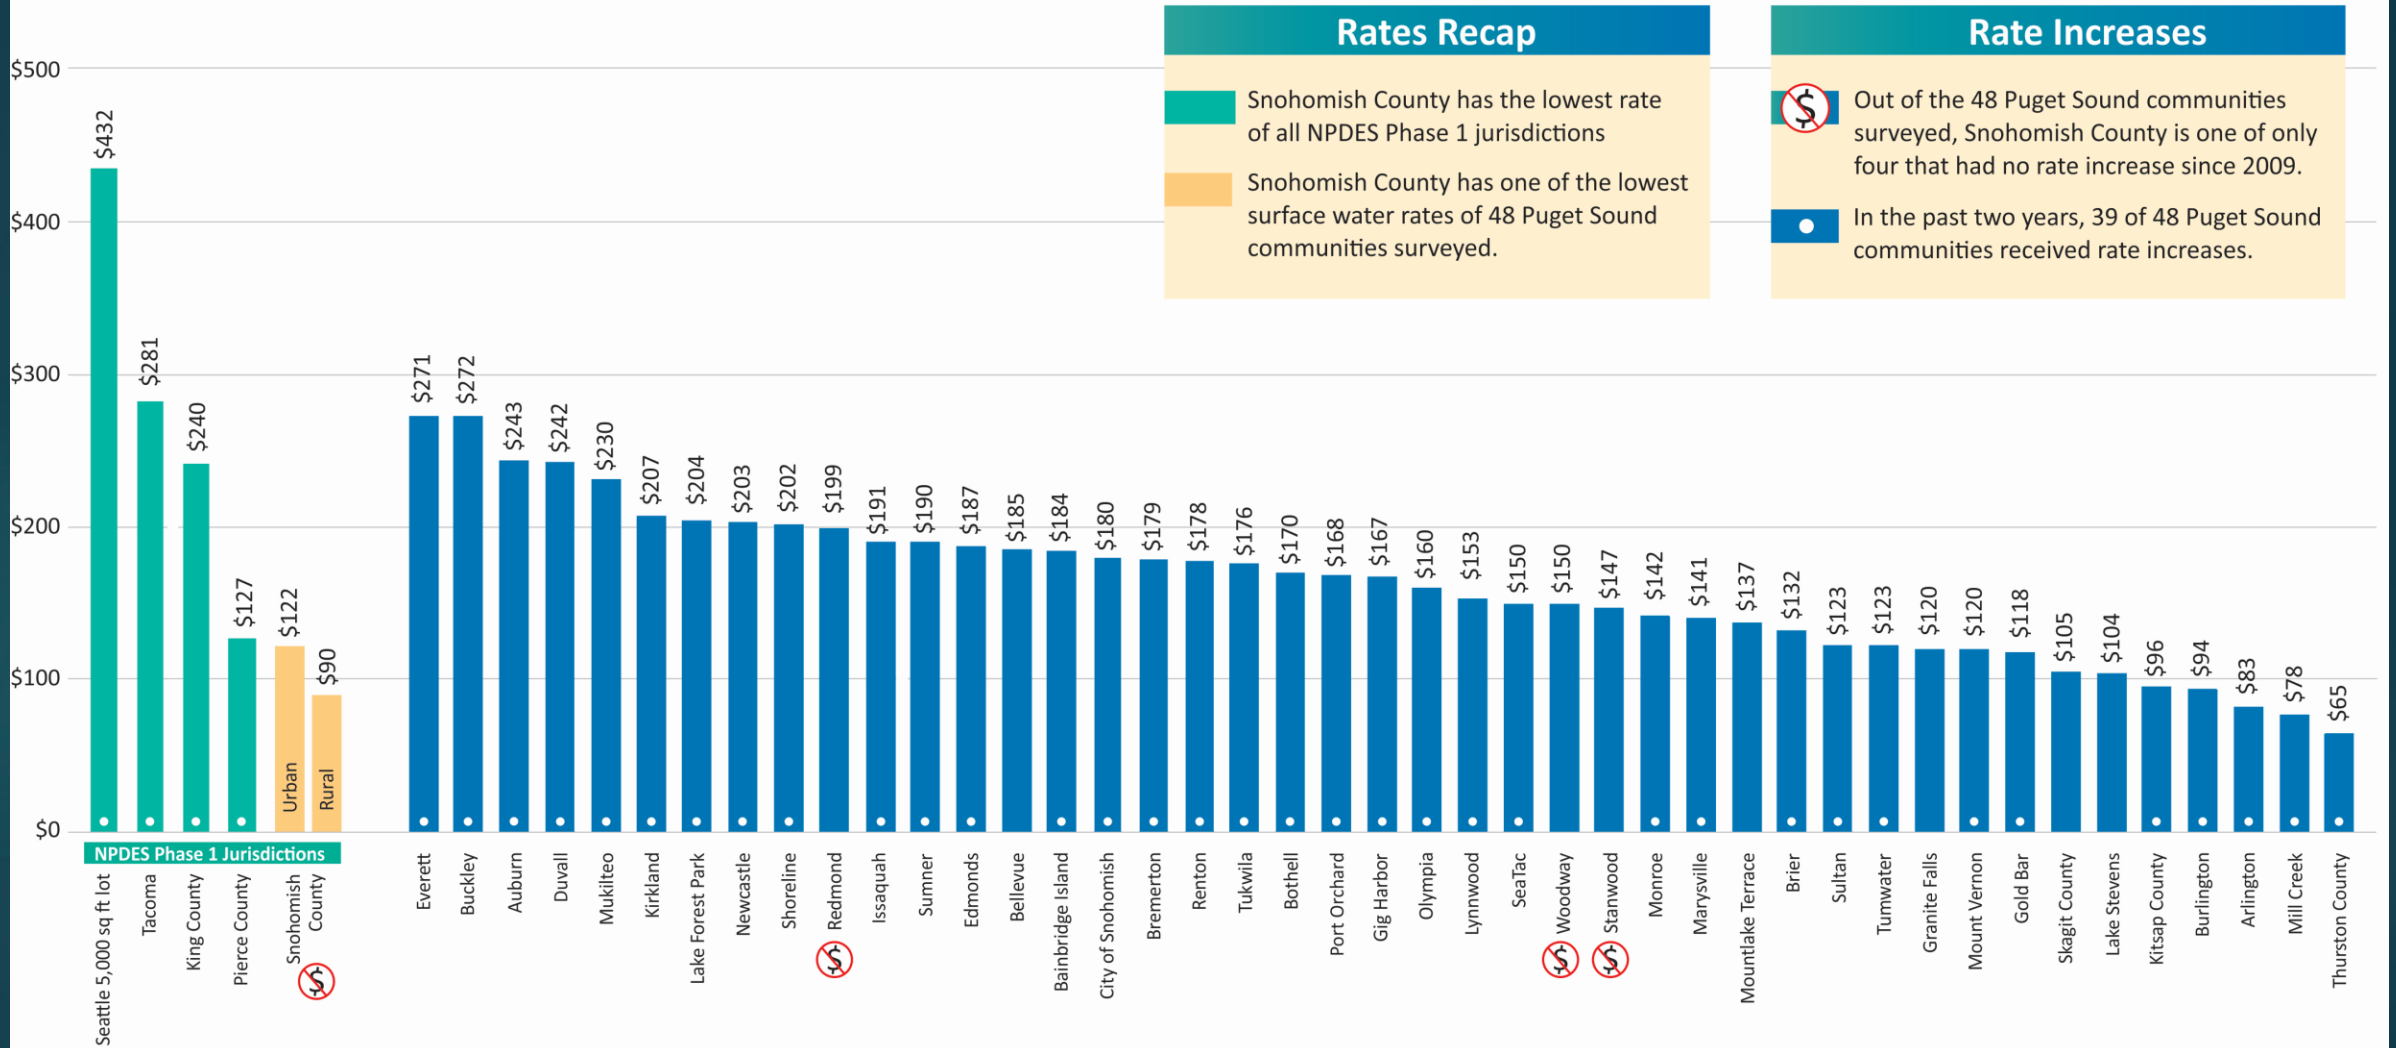

2018 Single Family Annual Surface Water Service Charges

48 Puget Sound Communities (January 2018)

Rates Recap

- Snohomish County has the lowest rate of all NPDES Phase 1 jurisdictions
- Snohomish County has one of the lowest surface water rates of 48 Puget Sound communities surveyed.

Rate Increases

- Out of the 48 Puget Sound communities surveyed, Snohomish County is one of only four that had no rate increase since 2009.
- In the past two years, 39 of 48 Puget Sound communities received rate increases.