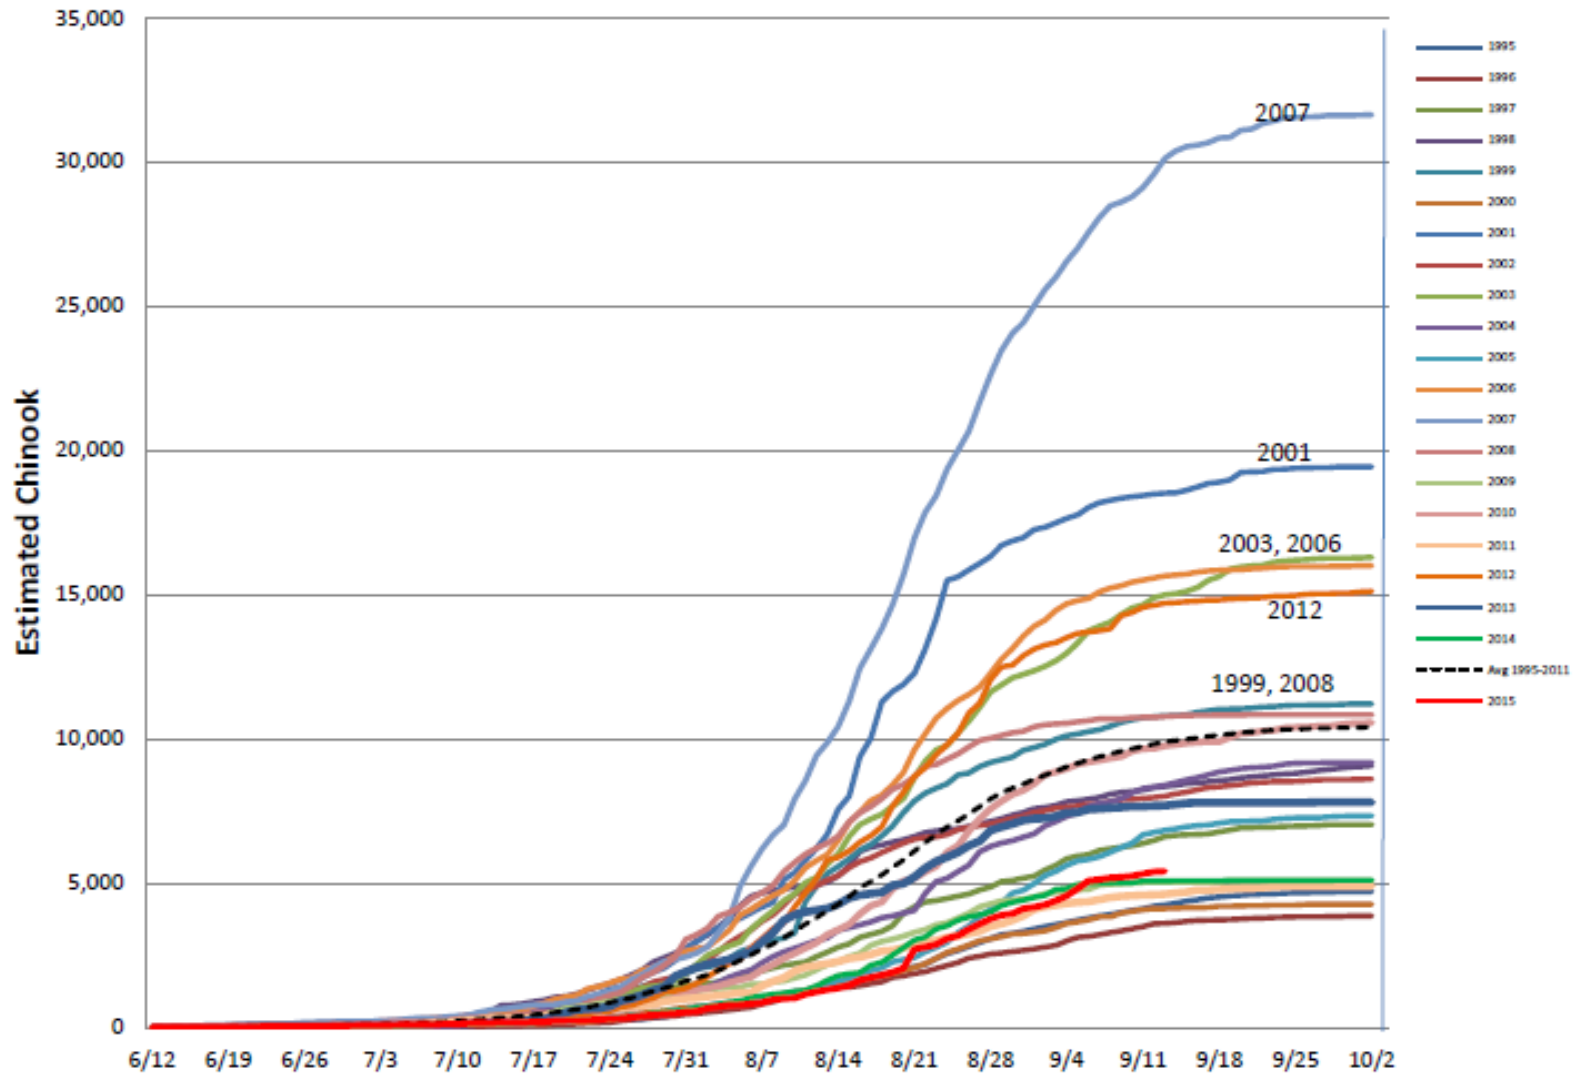

# Adult Sockeye Estimates at Ballard Locks, 1995-2015

# Adult Chinook Estimates at Ballard Locks, 1995-2015

Source: MIT, WDFW, W8TC