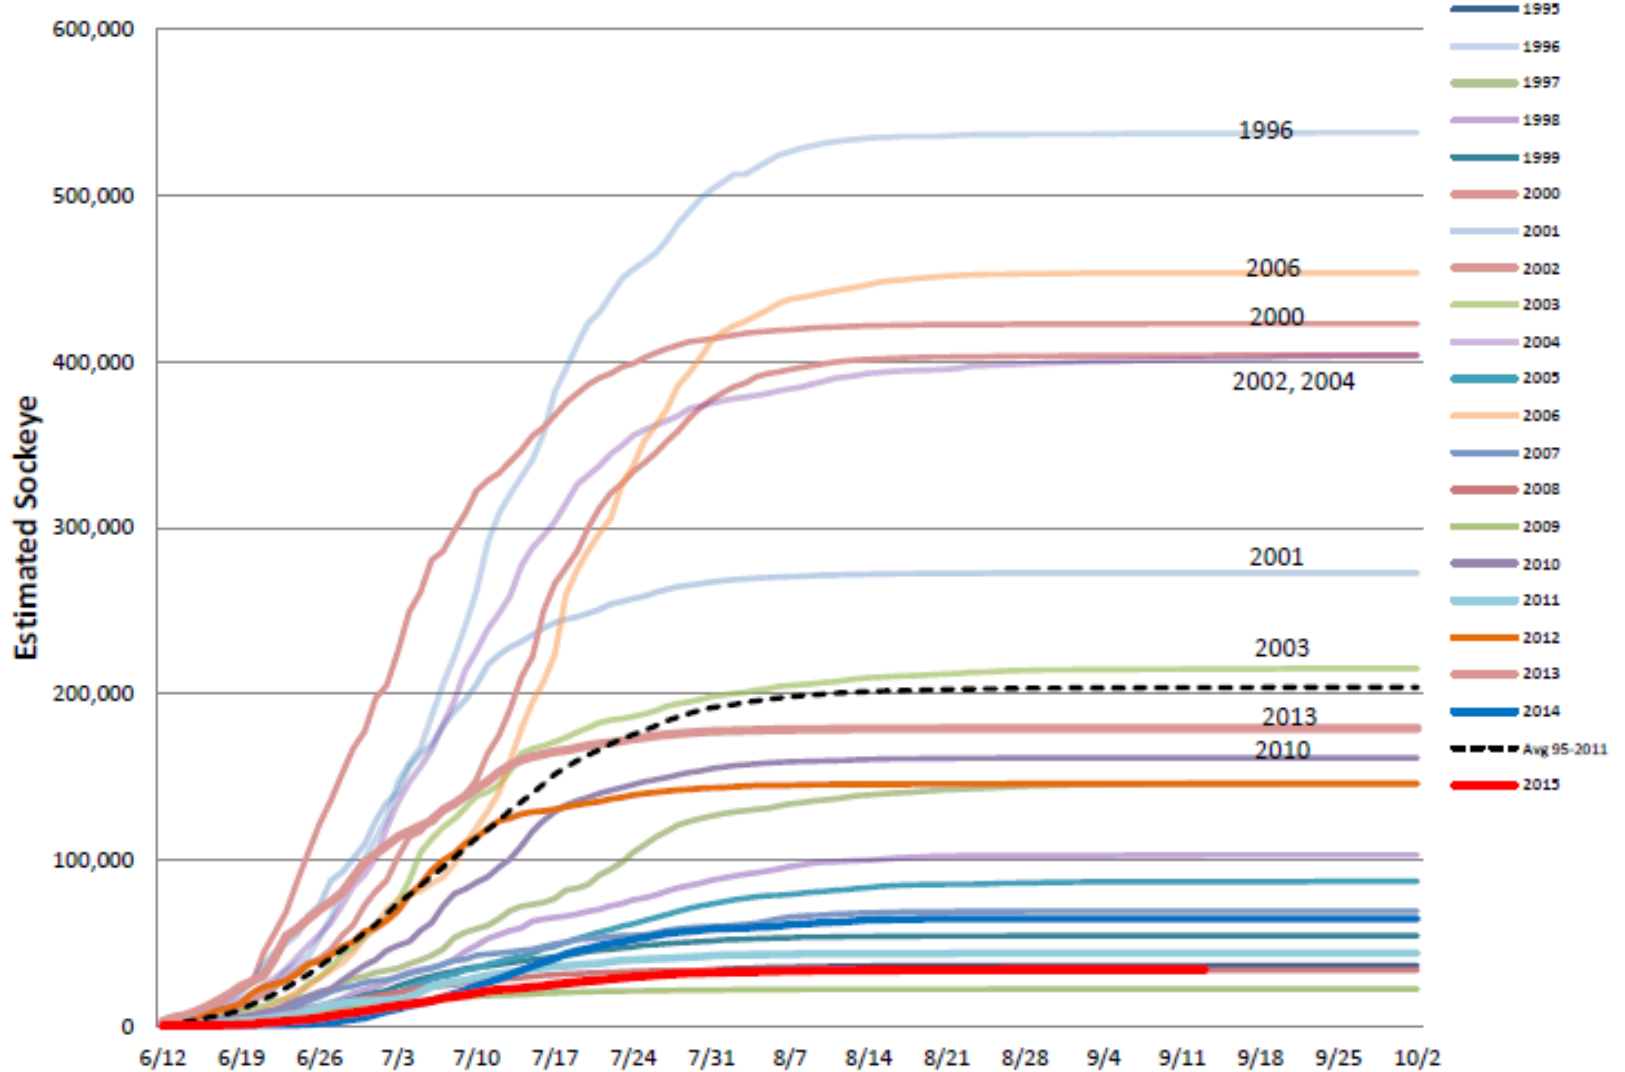

# Adult Sockeye Estimates at Ballard Locks, 1995-2015

# Adult Chinook Estimates at Ballard Locks, 1995-2015

Source: MIT, WDFW, W8TC