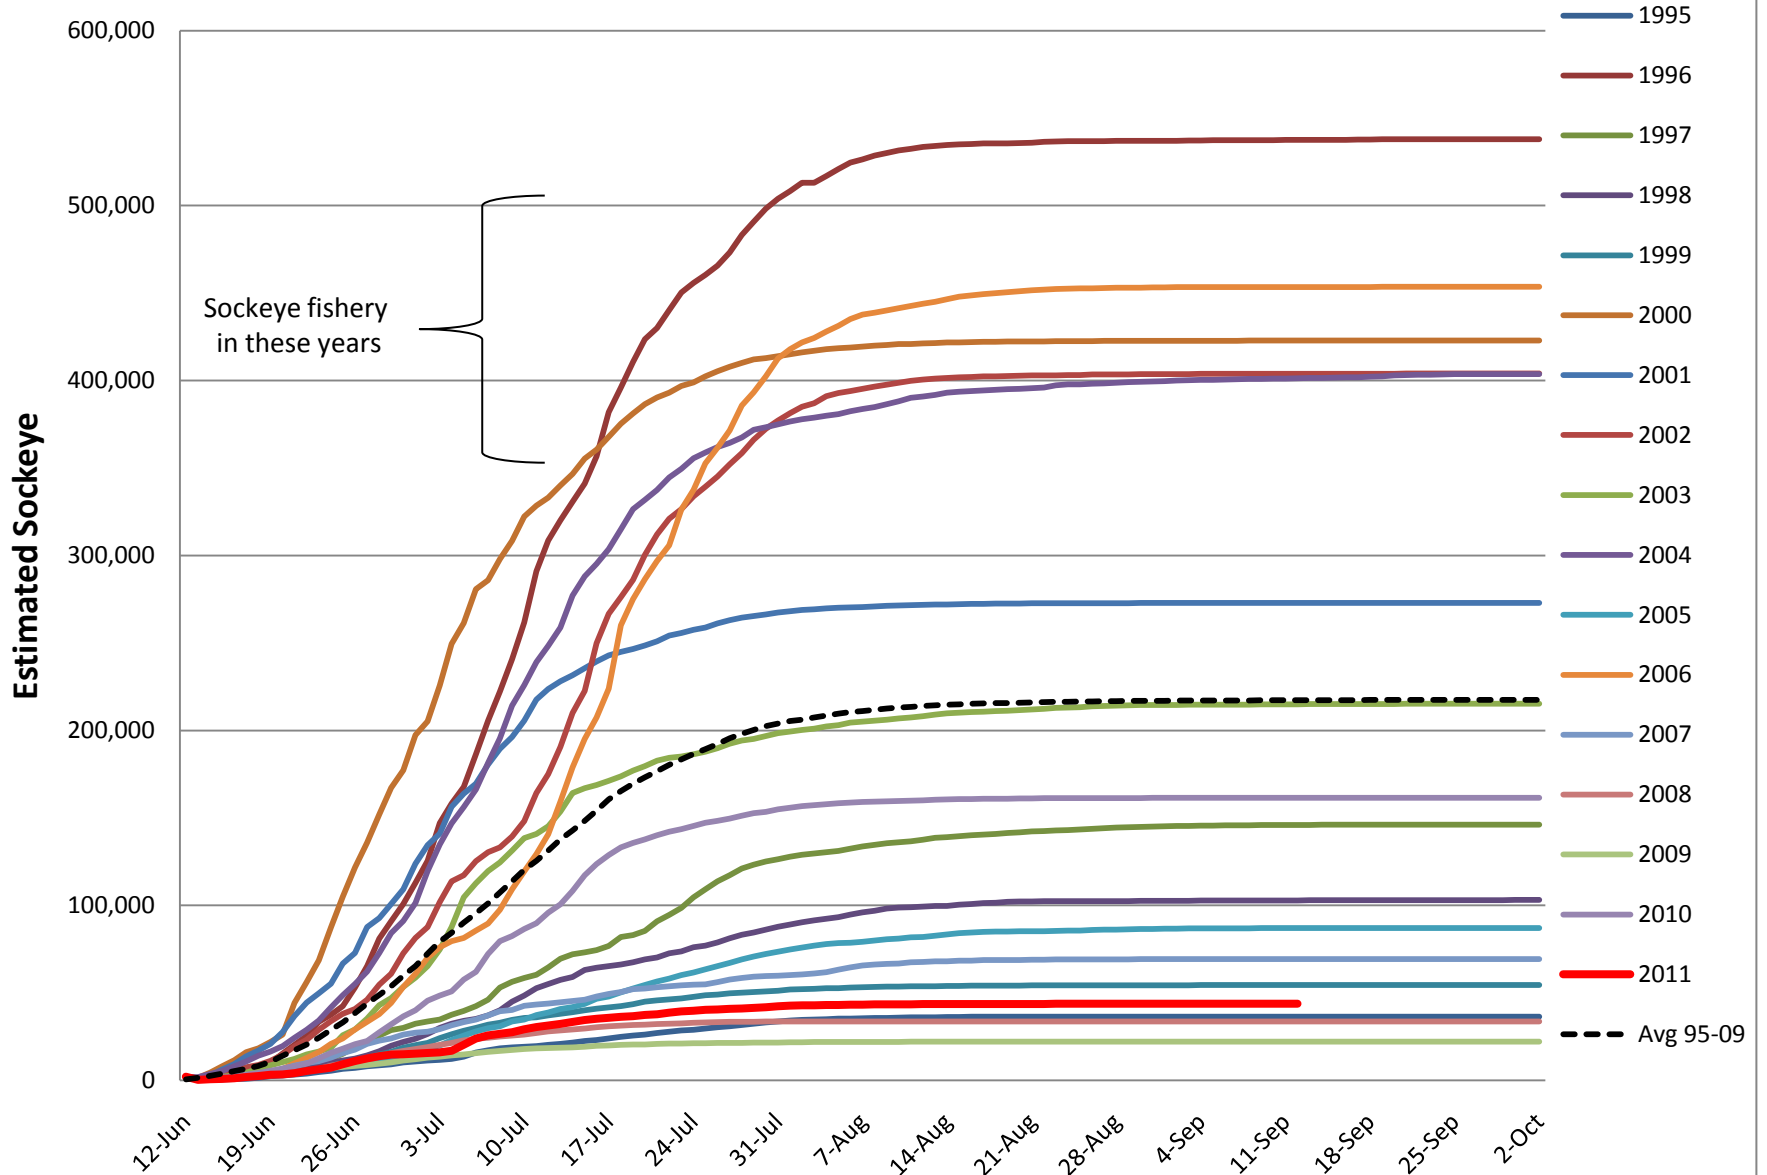

# Adult Sockeye Estimates at Ballard Locks, 1995-2011

Pre-season forecast: 34,683  
 Current estimate: 43,724

September 12, 2011