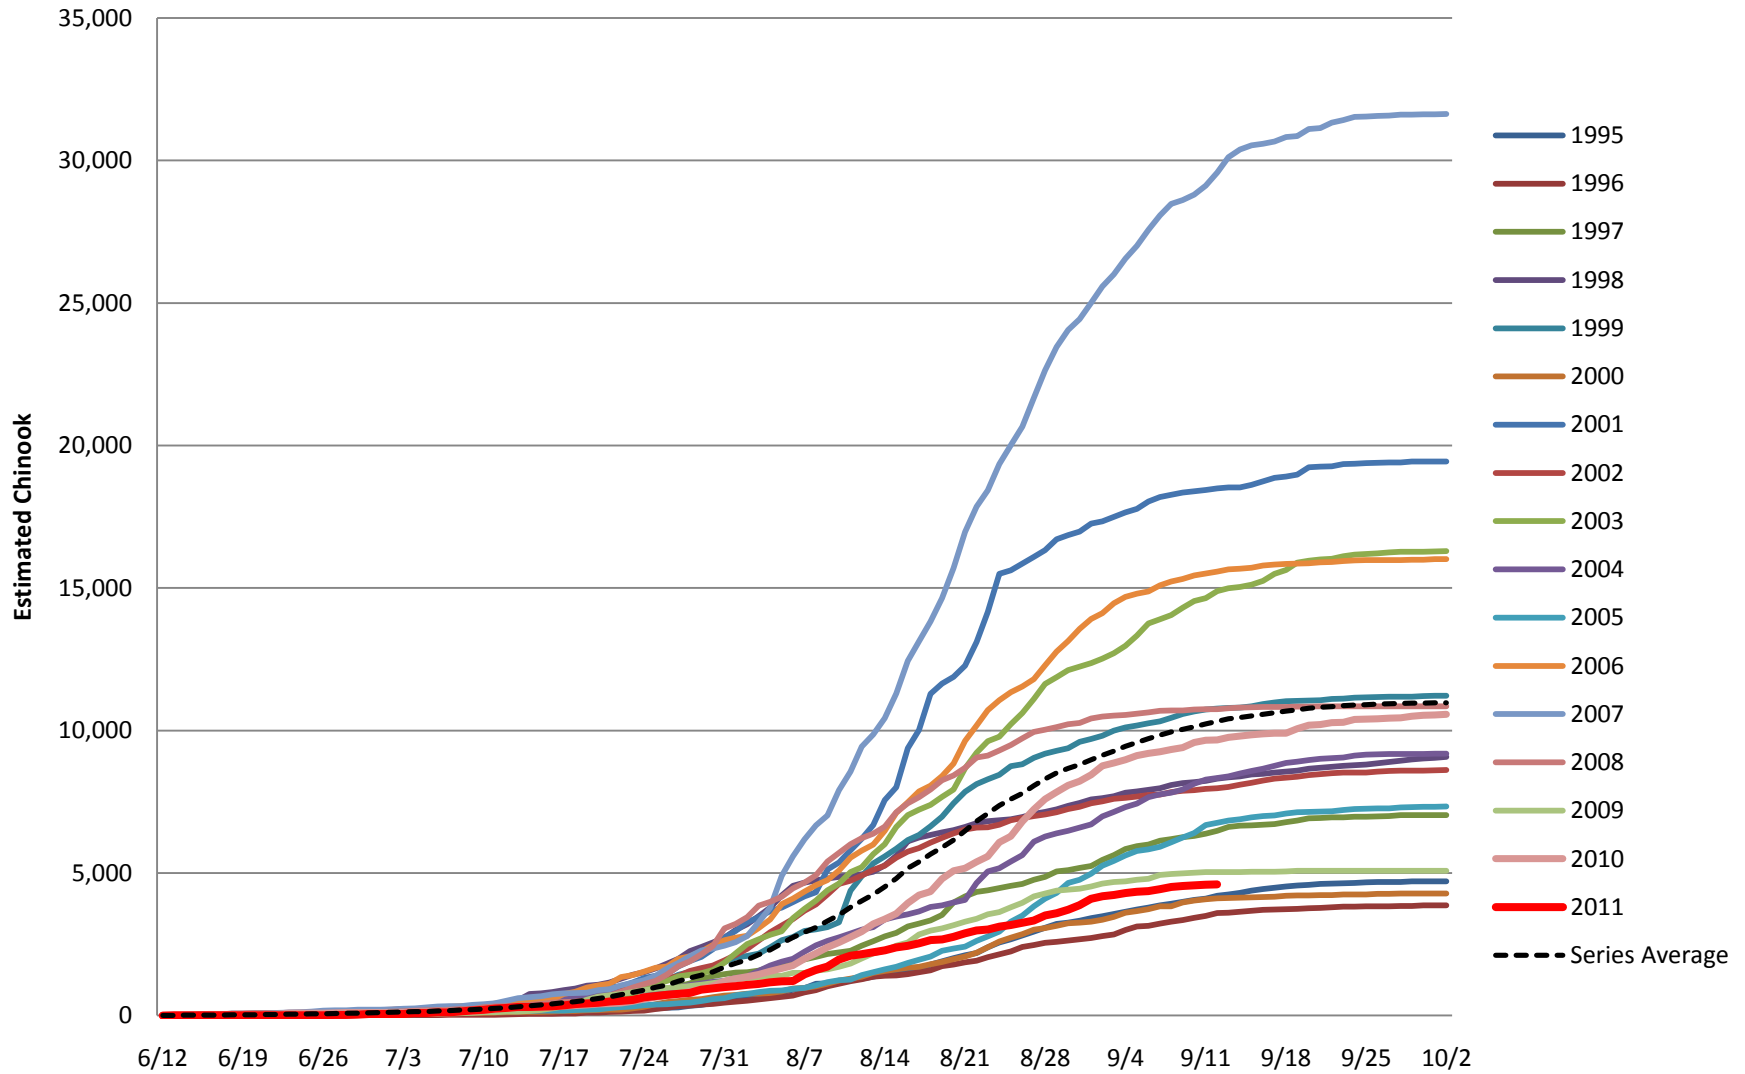

Adult Chinook Estimates at Ballard Locks, 1995-2011

Pre-season forecast: 13,269
Current estimate: 4,602

September 12, 2011