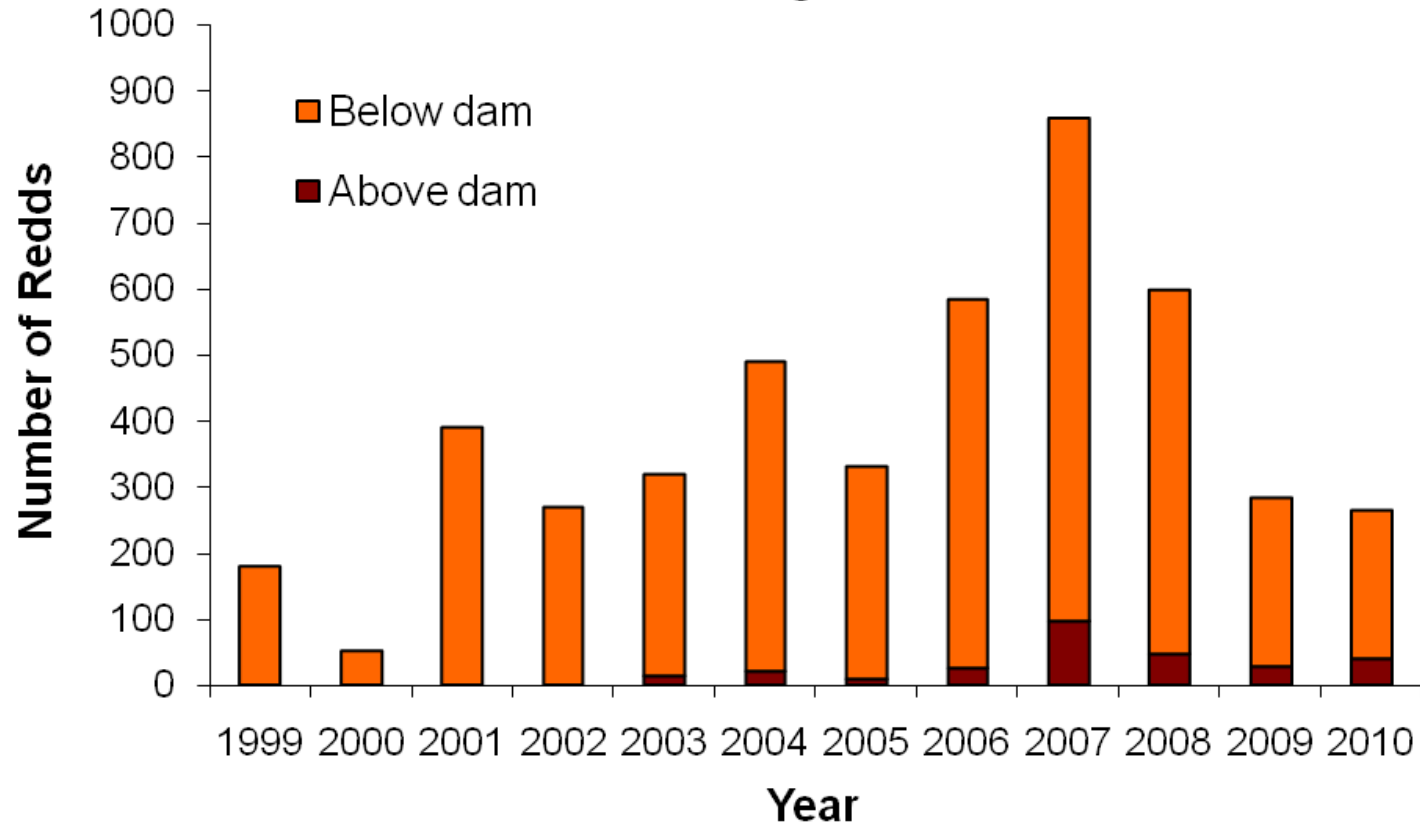

Cedar River Chinook Redds Above and Below Landsburg Dam

Data from 2010 subject to change

May 19, 2010

WRIA 8 Salmon Recovery Council

Estimated Juvenile Chinook Migration -- Cedar River (by migration year)