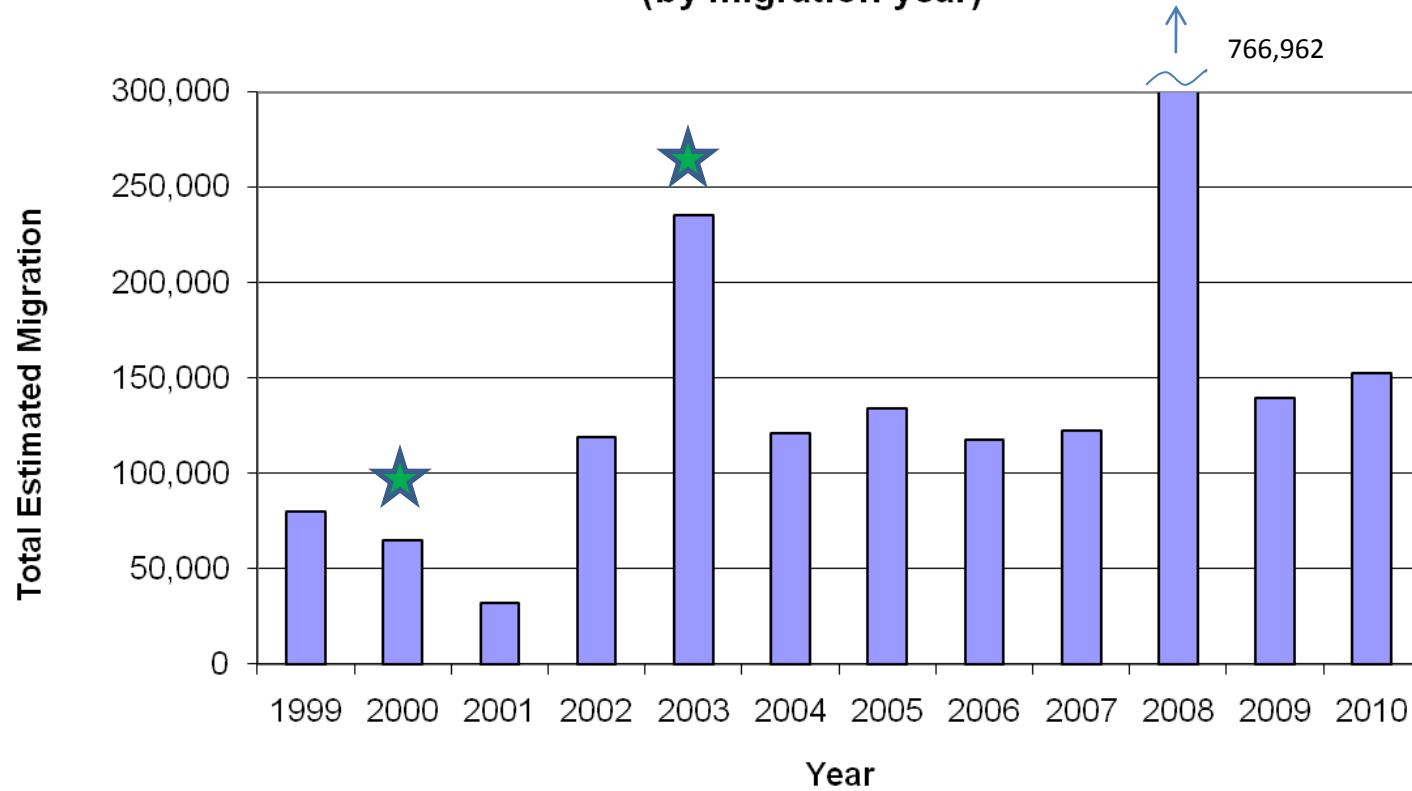

Cedar River Chinook Redds Above and Below Landsburg Dam

Data from 2010 subject to change

May 19, 2010

WRIA 8 Salmon Recovery Council

Estimated Juvenile Chinook Migration -- Cedar River (by migration year)