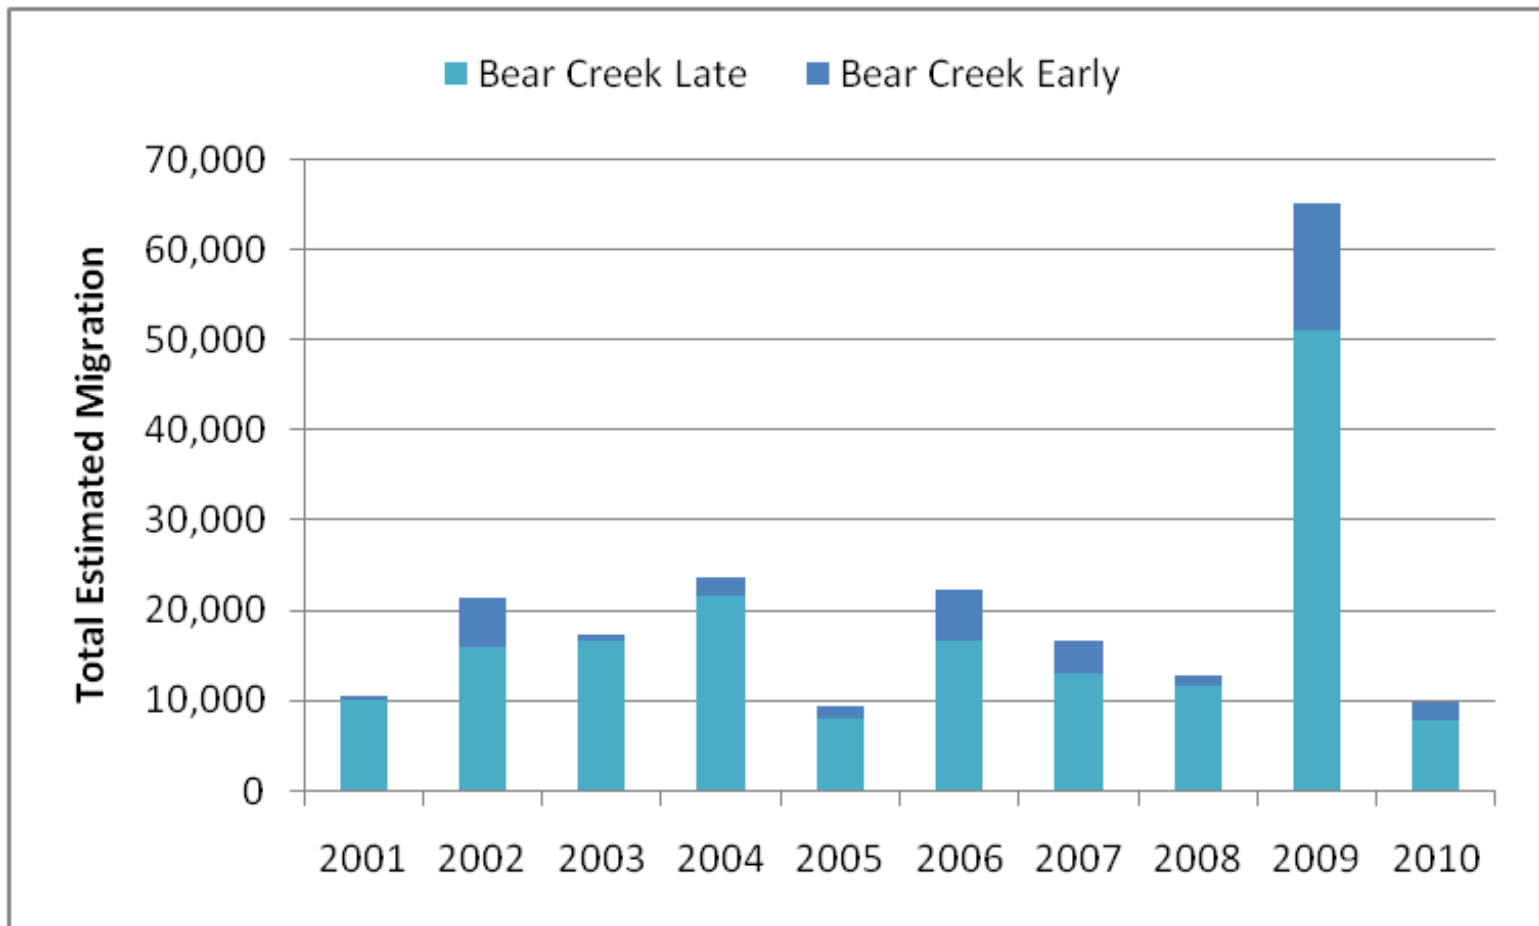

Cedar River Chinook Redds Above and Below Landsburg Dam

Data from 2010 subject to change

May 19, 2010

WRIA 8 Salmon Recovery Council

Estimated Juvenile Chinook Migration -- Cedar River (by migration year)

Data from 2010 subject to change

May 19, 2010

WRIA 8 Salmon Recovery Council

Bear/Cottage Creek Basin Chinook Redds, 2001-2010

Note: 2010 provisional data
No data for 2006

Data from 2010 subject to change

May 19, 2010