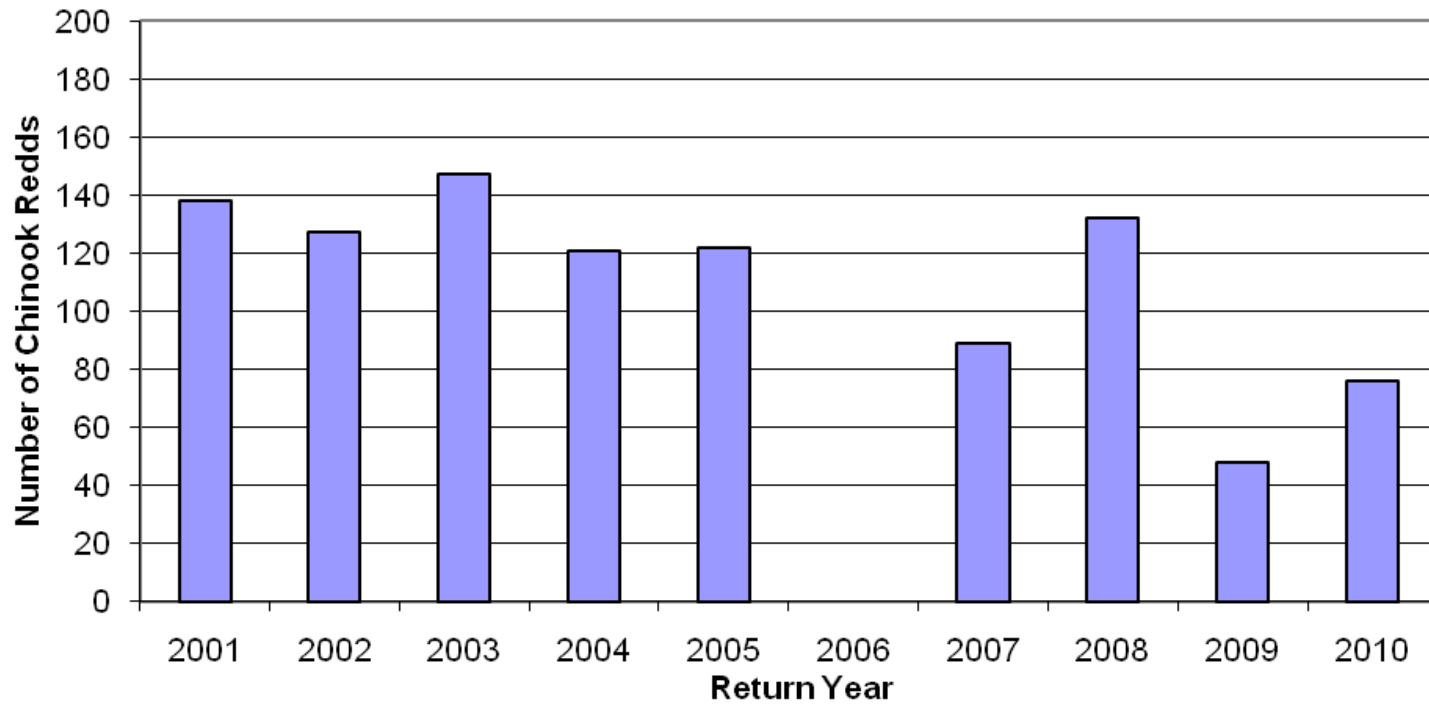

Bear/Cottage Creek Basin Chinook Redds, 2001-2010

Note: 2010 provisional data
No data for 2006