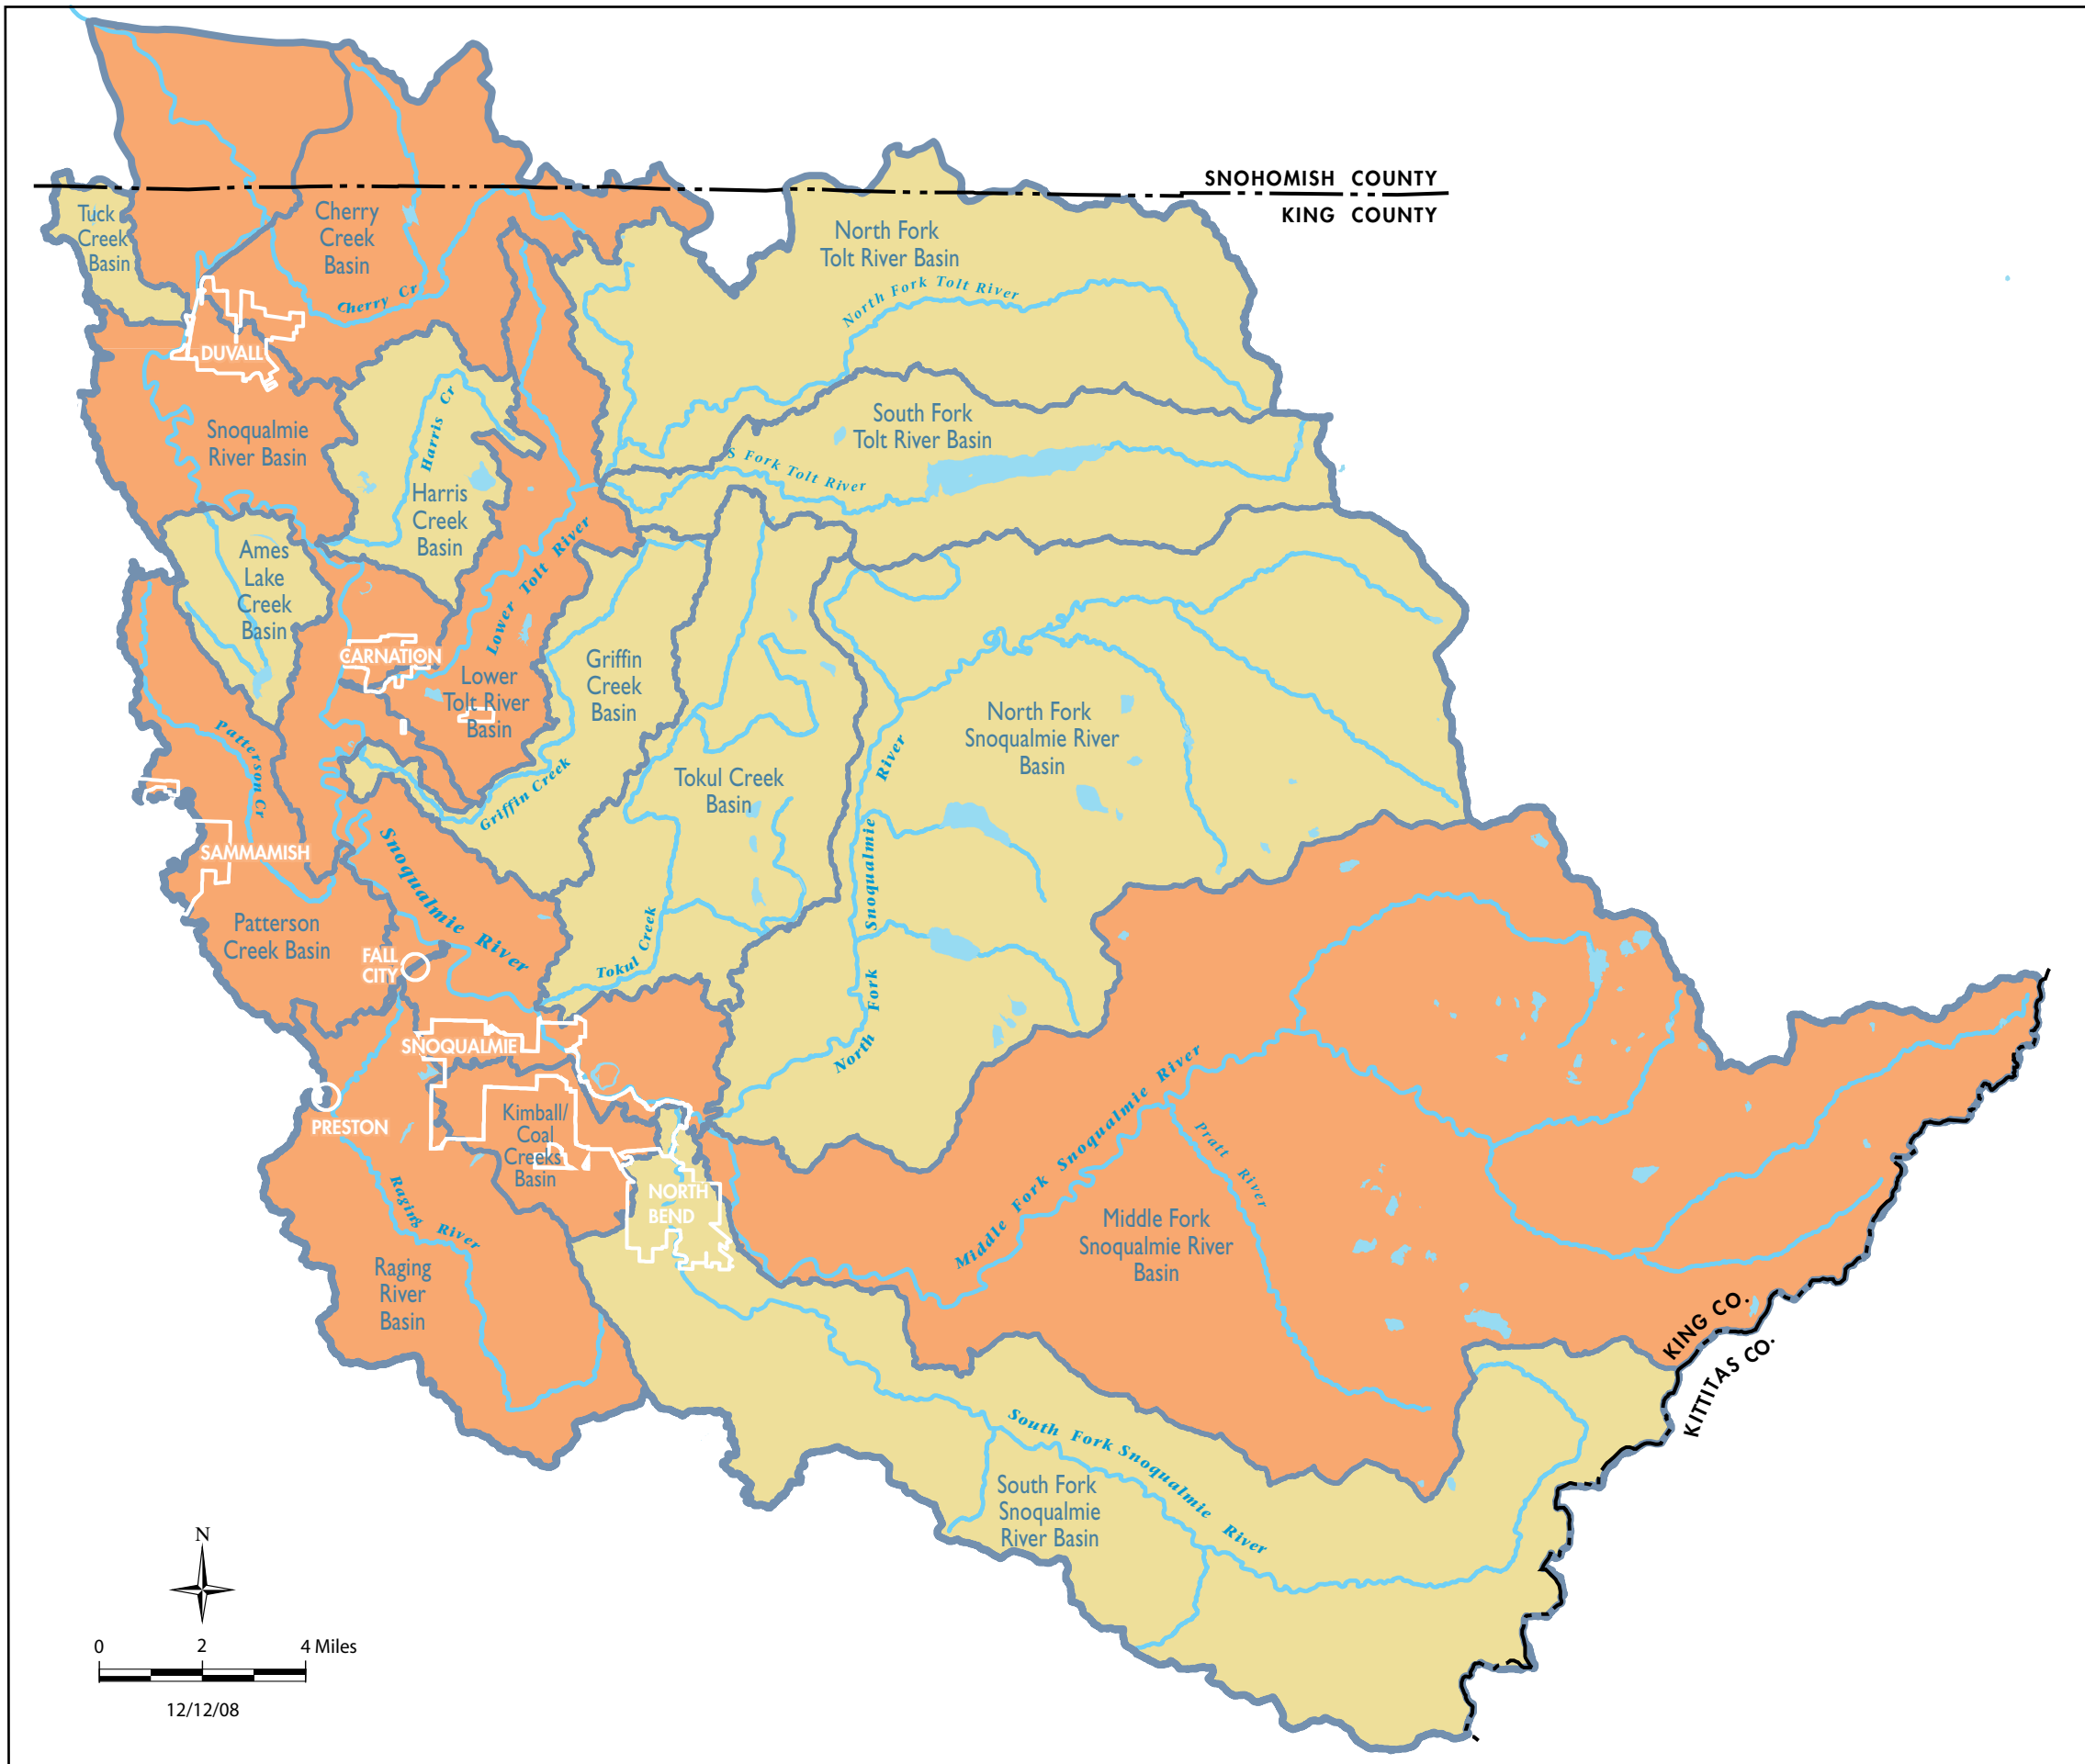

# Map 6 SNOQUALMIE WATERSHED TEMPERATURE IMPAIRMENT

Snoqualmie Water Quality Synthesis Report

- Major Streams
- County Boundary
- Subbasin Boundary
- Watershed Boundary
- Incorporated Area Boundary
- Lakes and Reservoirs

### Temperature

- Impaired
- Basin of Concern

### NOTES:

These ratings are qualitative and must be considered in conjunction with the text of the report. In many cases, only a portion of a sub-basin is impaired. Also, many types of impairment are seasonal in nature. Definitions:

**Not impaired:** Professional field studies show that State standards are met, or that excursions are extremely minor and infrequent.

**No data:** Insufficient data to rate sub-basin.

**Data Sources:** Standard King County datasets TOPO\_WATERSHED, WASHCO, WTRBDY\_CON, MAJ\_STRM, CITY. Modified King County data in \\Wlrbaf2\transfer\Everyone\Kaje\Water\_Quality\_Synthesis\ArcMap\_data: TOPO\_BASIN\_SNOQUALMIE